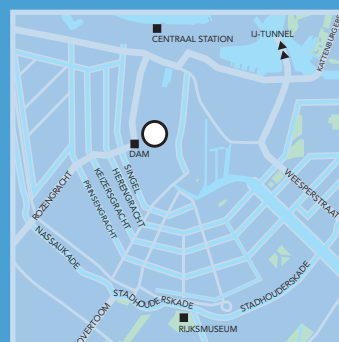

FROM: UTRECHT (A2)

- From the A2, follow direction Centrum.
- Over the bridge, turn right to the Amsteldijk.
- At the end of this road turn left (Stadhouderskade).
- 2nd road turn right (Vijzelgracht).
- At the roundabout straight ahead until Munt-square.
- Follow road to the left (Rokin).
- At the Dam square turn right and drive in front of NH Grand Hotel Krasnapolsky.

FROM: AMERSFOORT/ALMERE (A1)

- At the 'Watergraafsmeer' follow direction A10 Noord/Zaanstad/Purmerend.
- Through the Zeeburgertunnel, take exit S116 A'dam Noord/Centrum.
- Through the IJtunnel straight-ahead.
- Keep right on the roundabout.
- Over the bridge turn right.
- At the end of this road turn right (Rokin).
- At the Dam square turn right and drive in front of NH Grand Hotel Krasnapolsky.

BY FOOT

- From the Amsterdam Central Station (10 minutes).
- From the main exit walk straight on over the square (Stationsplein).
- At the traffic lights straight on towards the Dam.
- At the Dam, on the left, you will find NH Grand Hotel Krasnapolsky.

BY TRAM

- From Amsterdam Central Station.
- Take tram line 4, 9, 16, 20, 24 or 25.
- Exit the tram at stop Dam Square.
- On the left you will find NH Grand Hotel Krasnapolsky.

BY AIRPORT SHUTTLE BUS

On request the bus goes from and to Schiphol Airport. It takes approximately 40 minutes and the bus stops in front of the hotel.

NH GRAND HOTEL KRASNAPOLSKY
Dam 9
1012 JS Amsterdam
The Netherlands
T. +31 (0)20 554 91 11
F. +31 (0)20 622 86 07
nhkrasnapsky@nh-hotels.com
www.nh-hotels.com